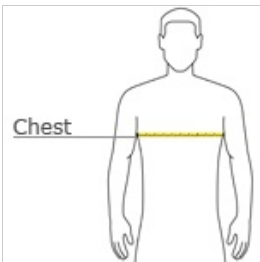

Youth Heavy Cotton™ 100% Cotton T-Shirt. 5000B

- 5.3-ounce, 100% cotton
- 99/1 cotton/poly (Ash)
- 90/10 cotton/poly (Sport Grey)
- 50/50 cotton/poly (Safety Green, Safety Orange, Graphite Heather, Safety Pink, Dark Heather)
- Seamless double-needle 3/4" collar
- Double-needle sleeves and hem
- Taped neck and shoulders
- Tearaway label

front

back

HOW TO MEASURE

CHEST WIDTH

Measure under the arm and around the fullest part of the chest with arms down, keeping tape horizontal.

SIZE CHART

| | XS | S | M | L | XL |
|------|-----|-----|-------|-------|-------|
| Size | 4/5 | 6/8 | 10/12 | 14/16 | 18/20 |