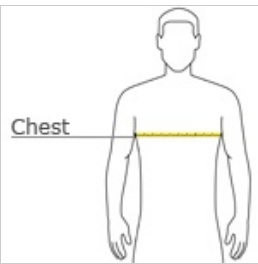

- 5.5-ounce, 50 cotton/50 poly
- DryBlend moisture-wicking properties
- Tearaway label
- Seamless double-needle 7/8" collar
- Double-needle sleeves and hem
- Taped neck and shoulders

Please note: This product is transitioning from heat transfer labels to tearaway labels. Your order may contain a combination of both labels.

front

back

HOW TO MEASURE

CHEST WIDTH

Measure under the arm and around the fullest part of the chest with arms down, keeping tape horizontal.

SIZE CHART

	S	M	L	XL	2XL	3XL	4XL	5XL
Chest	34-36	38-40	42-44	46-48	50-52	54-56	58-60	62-64