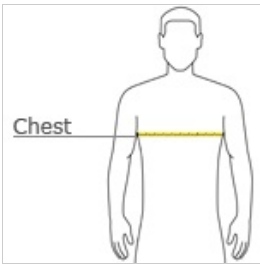

front

back

HOW TO MEASURE

CHEST

With arms down at sides, measure around the upper body, under arms and over the fullest part of the chest.

SIZE CHART

	XS	S	M	L	XL
Size	4	6/8	10/12	14/16	18/20
Chest	25-26	26-28	28-30	30-32	32-35