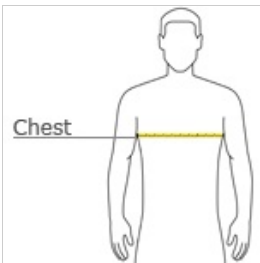

- 3.8-ounce, 100% polyester interlock with PosiCharge technology
- Removable tag for comfort and relabeling
- Set-in sleeves

Given the extreme heat required for sublimation, please consult with your decorator. It is highly recommended to sample test product by color before production.

CARE INSTRUCTIONS

Machine wash cold with like colors. Do not bleach. Do not use fabric softener. Tumble dry low, remove promptly. Cool iron if needed. Do not dry clean.

front

back

HOW TO MEASURE

CHEST WIDTH

Measure under the arm and around the fullest part of the chest with arms down, keeping tape horizontal.

SIZE CHART

	XS	S	M	L	XL
Size	4	6/8	10/12	14/16	18/20
Chest	25-26	26-28	28-30	30-32	32-35

COLOR INFORMATION